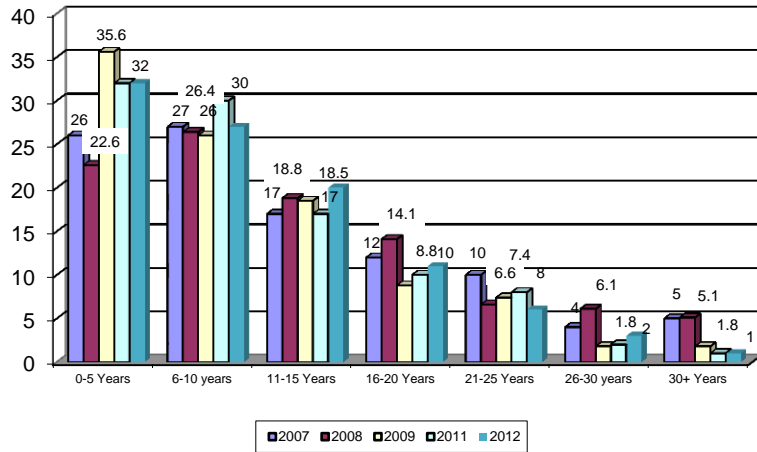

Teaching Staff
Years Experience in Whitefish Bay

Full Time Equivalent Staff (FTE)

Exiting Teaching Staff
Reasons for Leaving

Teachers with Masters Degree