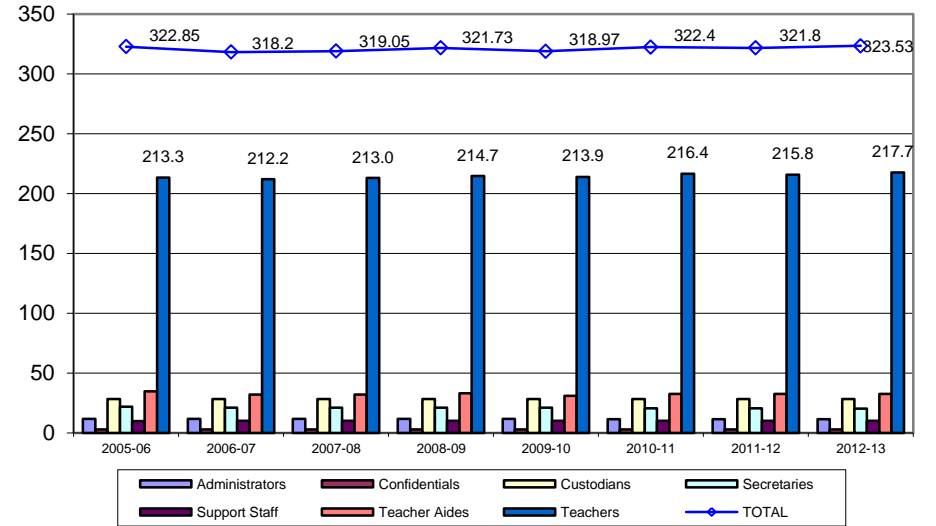

Teaching Staff
Years Experience in Whitefish Bay

Full Time Equivalent Staff (FTE)

Exiting Teaching Staff
Reasons for Leaving

Teachers with Masters Degree