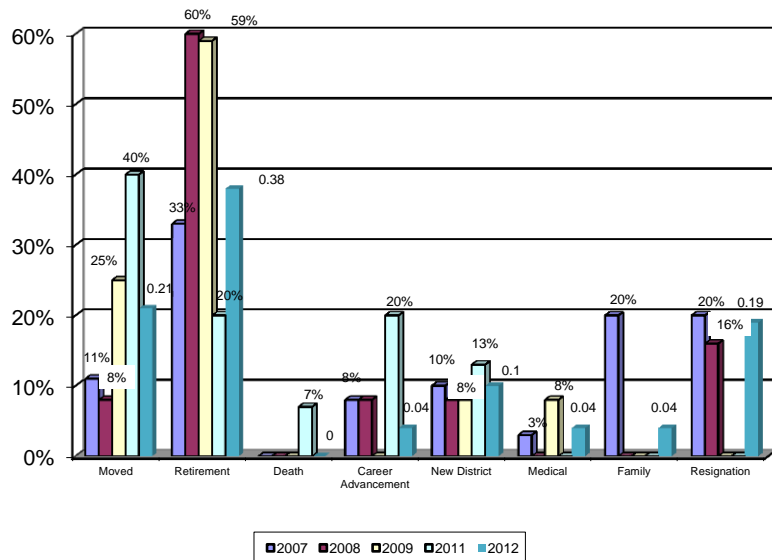

Teaching Staff
Years Experience in Whitefish Bay

Full Time Equivalent Staff (FTE)

Exiting Teaching Staff
Reasons for Leaving

Teachers with Masters Degree